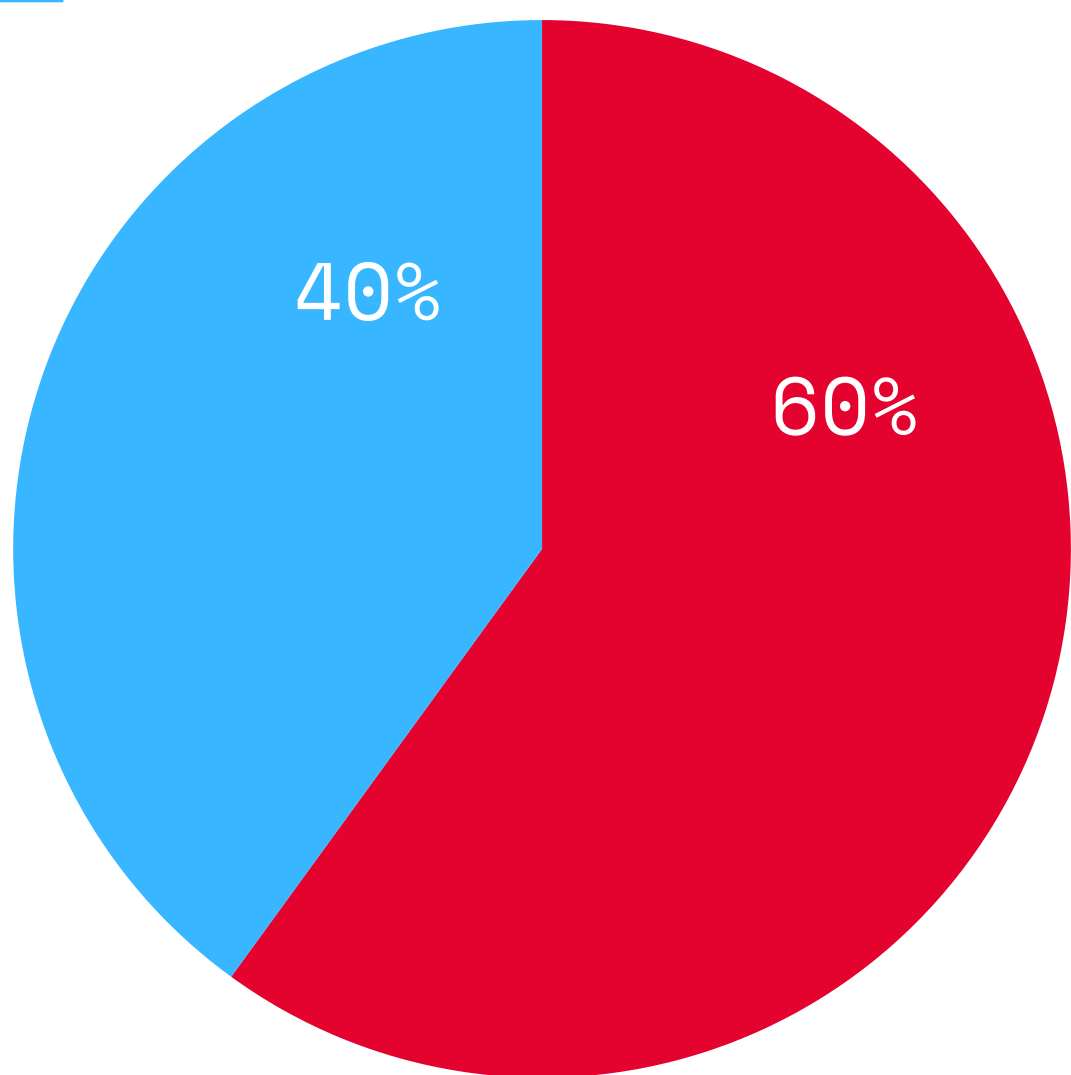

***MSc
International
Economics &
Sustainable
Development***

FEB Career
Services

Average workweek hours: 41.8
 Average monthly income: 3050,-
 Average job satisfaction level: 8

Percentage of People working: company size

Prior Bachelor degree

Job Search Channels

Prospective Employment Sectors

- For Profit Corporation / Company
- Government / Public Institution or agency

FEB Career Services

Overview of Workplaces

Country	Company	Position	Location
Netherlands	PwC	associate	amsterdam
Netherlands	Merkle	Data, Tech and Optimization consultant	Amsterdam
Netherlands	Rabobank	Market data analyst	Utrecht
Netherlands	Datenna	Head / Teamleader Business Analyst	Eindhoven
Hungary	BCG	Energy Analyst	Budapest
Netherlands	Enshore	Erp consultant	Groningen
Netherlands	Miniterie van Sociale Zaken en Werkgelegenheid	Beleidsmedewerker	Den Haag
Netherlands	De Nederlandsche Bank	Junior financial-monetary economist	Amsterdam
Netherlands	College financieel toezicht	Financieel adviseur	Willemstad, Curaçao
Netherlands	PwC	Consultant Public Sector	Amsterdam
Netherlands	PwC	Consultant public sector	Amsterdam
Netherlands	Deloitte	Consultant	Amsterdam
Ireland	Economic & Social Research Institute	Research Assistant	Dublin
Netherlands	Ministerie van Economische Zaken en Klimaat	Rijkstraine	Den Haag
Ireland	KPMG	Data Analyst	Dublin
Netherlands	PwC	Risk Consultant	Amsterdam
Netherlands	Ormit Talent	Multicompany Trainee	De Bilt
Netherlands	Bluemetric	Analyst	Utrecht
Netherlands	European Space Agency	Space Economist	Leiden
Netherlands	Let's Get Digital	Delivery Consultant	Groningen