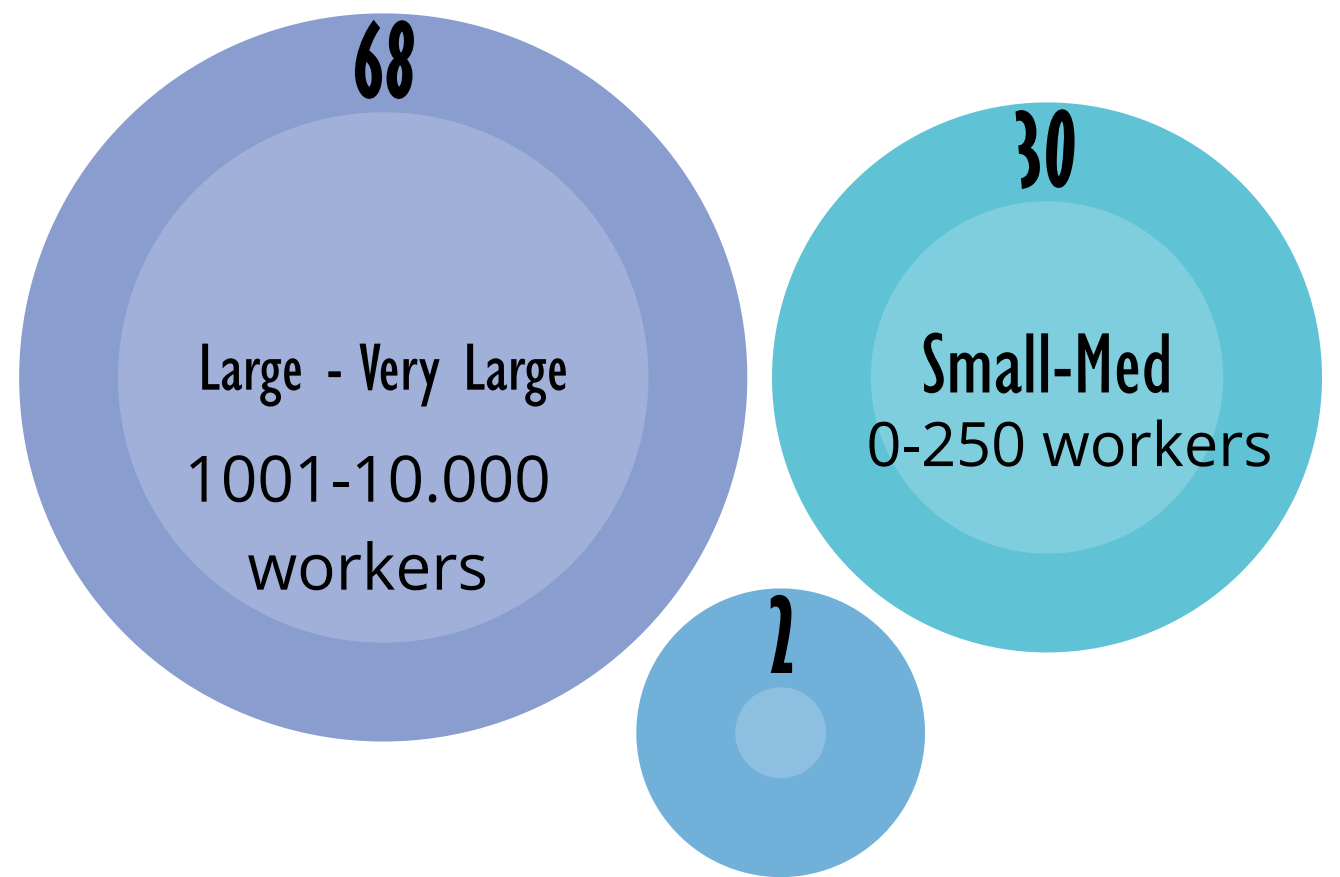

***MSc
International
Economics &
Sustainable
Development***

FEB Career
Services

Average workweek hours: 41.8
 Average monthly income: 3050,-
 Average job satisfaction level: 8

Percentage of People working: company size

Prior Bachelor degree

Job Search Channels

Prospective Employment Sectors

- For Profit Corporation / Company
- Government / Public Institution or agency

FEB Career Services

Overview of Workplaces

Country	Company	Position	Location
Netherlands	PwC	associate	amsterdam
Netherlands	Merkle	Data, Tech and Optimization consultant	Amsterdam
Netherlands	Rabobank	Market data analyst	Utrecht
Netherlands	Datenna	Head / Teamleader Business Analyst	Eindhoven
Hungary	BCG	Energy Analyst	Budapest
Netherlands	Enshore	Erp consultant	Groningen
Netherlands	Miniterie van Sociale Zaken en Werkgelegenheid	Beleidsmedewerker	Den Haag
Netherlands	De Nederlandsche Bank	Junior financial-monetary economist	Amsterdam
Netherlands	College financieel toezicht	Financieel adviseur	Willemstad, Curaçao
Netherlands	PwC	Consultant Public Sector	Amsterdam
Netherlands	PwC	Consultant public sector	Amsterdam
Netherlands	Deloitte	Consultant	Amsterdam
Ireland	Economic & Social Research Institute	Research Assistant	Dublin
Netherlands	Ministerie van Economische Zaken en Klimaat	Rijkstraine	Den Haag
Ireland	KPMG	Data Analyst	Dublin
Netherlands	PwC	Risk Consultant	Amsterdam
Netherlands	Ormit Talent	Multicompany Trainee	De Bilt
Netherlands	Bluemetric	Analyst	Utrecht
Netherlands	European Space Agency	Space Economist	Leiden
Netherlands	Let's Get Digital	Delivery Consultant	Groningen