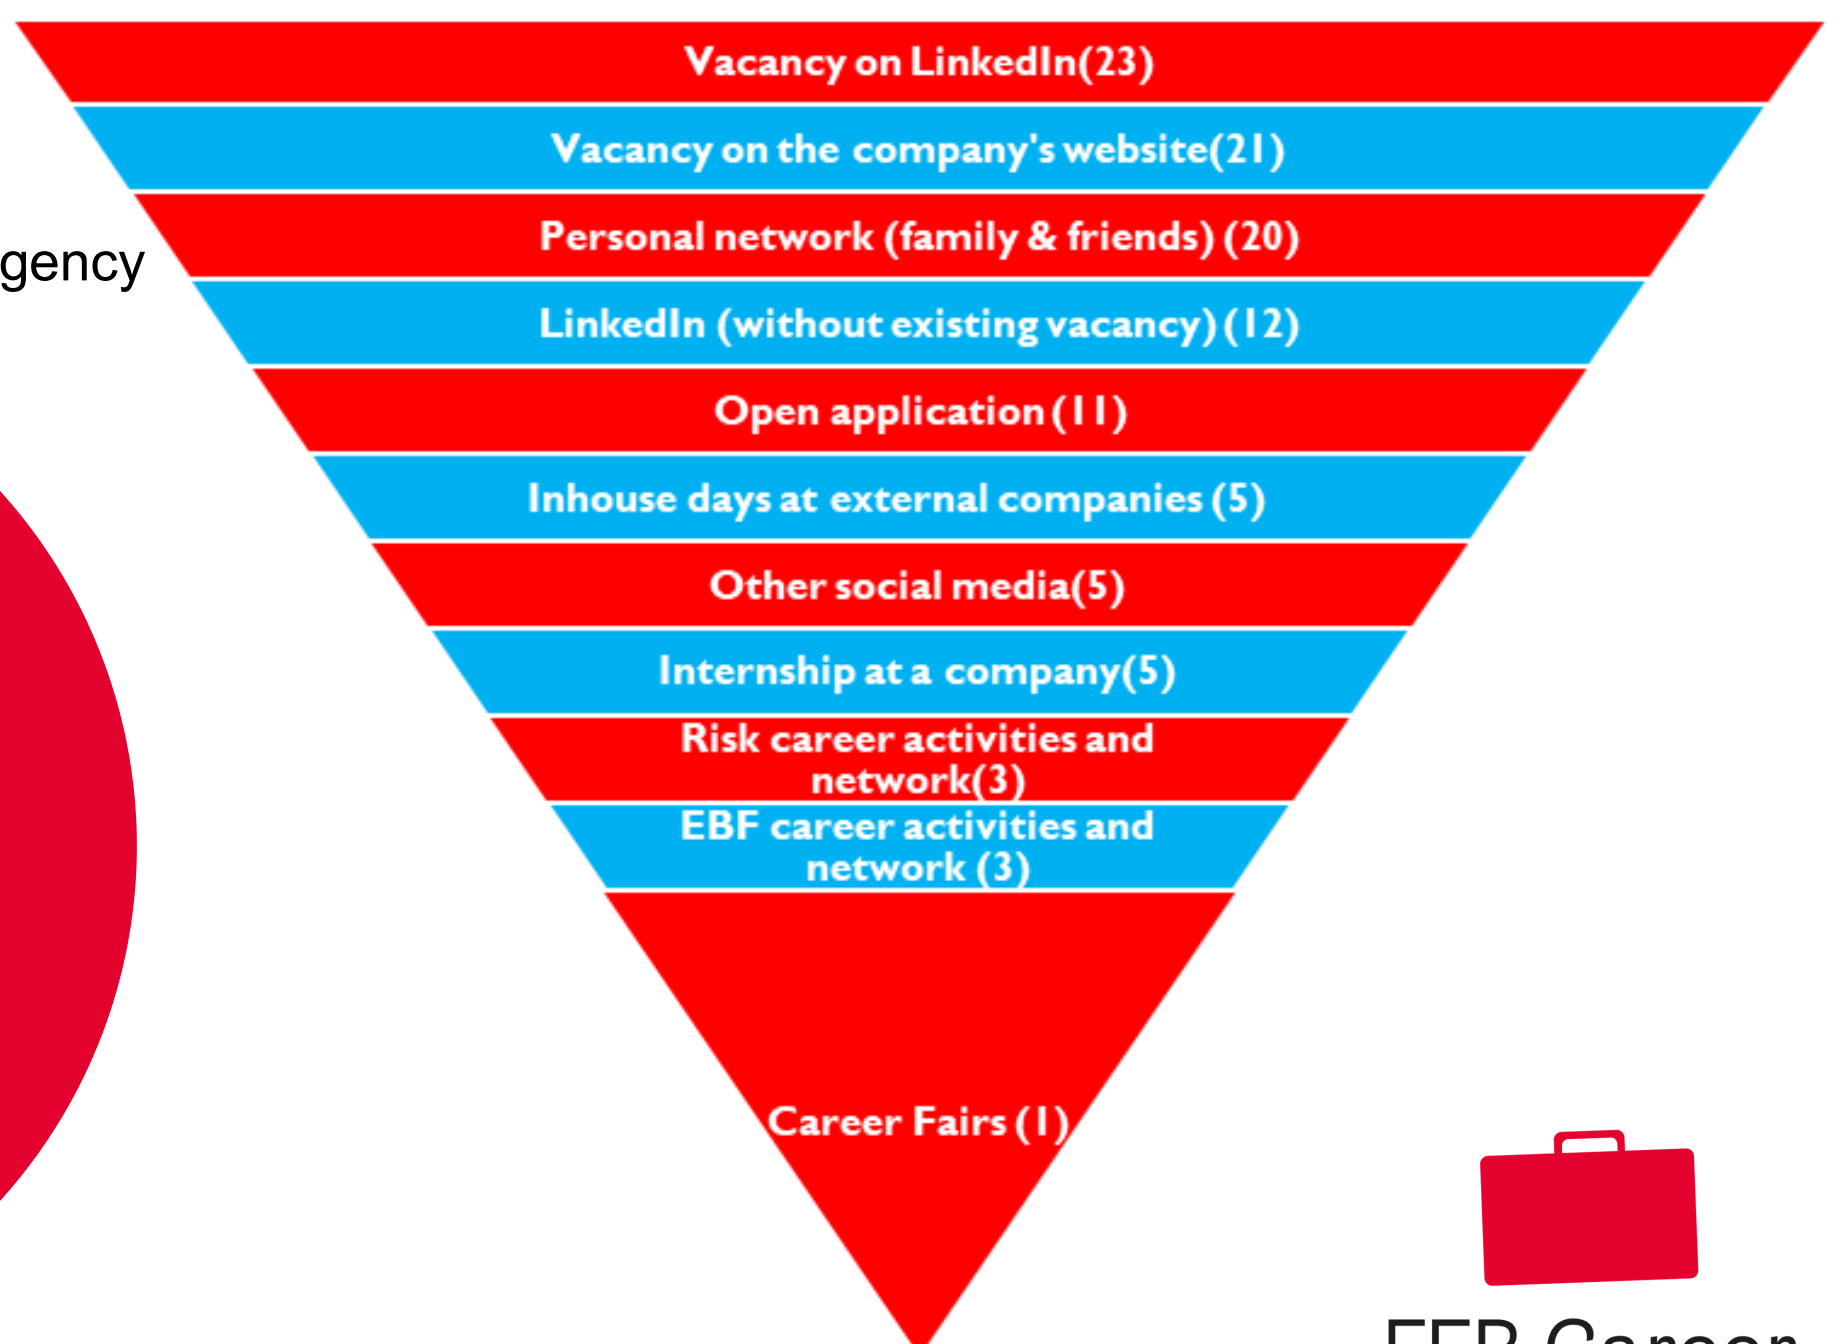

***MSc
International
Economics &
Sustainable
Development***

FEB Career
Services

Average workweek hours: 41.8
 Average monthly income: 3050,-
 Average job satisfaction level: 8

Percentage of People working: company size

Prior Bachelor degree

Job Search Channels

Prospective Employment Sectors

- For Profit Corporation / Company
- Government / Public Institution or agency

FEB Career Services

Overview of Workplaces

Country	Company	Position	Location
Netherlands	PwC	associate	amsterdam
Netherlands	Merkle	Data, Tech and Optimization consultant	Amsterdam
Netherlands	Rabobank	Market data analyst	Utrecht
Netherlands	Datenna	Head / Teamleader Business Analyst	Eindhoven
Hungary	BCG	Energy Analyst	Budapest
Netherlands	Enshore	Erp consultant	Groningen
Netherlands	Miniterie van Sociale Zaken en Werkgelegenheid	Beleidsmedewerker	Den Haag
Netherlands	De Nederlandsche Bank	Junior financial-monetary economist	Amsterdam
Netherlands	College financieel toezicht	Financieel adviseur	Willemstad, Curaçao
Netherlands	PwC	Consultant Public Sector	Amsterdam
Netherlands	PwC	Consultant public sector	Amsterdam
Netherlands	Deloitte	Consultant	Amsterdam
Ireland	Economic & Social Research Institute	Research Assistant	Dublin
Netherlands	Ministerie van Economische Zaken en Klimaat	Rijkstraine	Den Haag
Ireland	KPMG	Data Analyst	Dublin
Netherlands	PwC	Risk Consultant	Amsterdam
Netherlands	Ormit Talent	Multicompany Trainee	De Bilt
Netherlands	Bluemetric	Analyst	Utrecht
Netherlands	European Space Agency	Space Economist	Leiden
Netherlands	Let's Get Digital	Delivery Consultant	Groningen