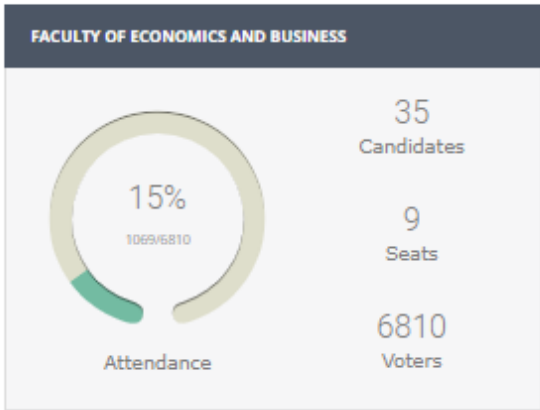

# DASHBOARD / UNIVERSITY OF GRONINGEN

FACULTY OF BEHAVIOURAL AND SOCIAL SCIENCES

Attendance

33  
Candidates

9  
Seats

4490  
Voters

FACULTY OF PHILOSOPHY

Attendance

10  
Candidates

5  
Seats

538  
Voters

FACULTY OF SPATIAL SCIENCES

Attendance

5  
Candidates

5  
Seats

0  
Voters

UNIVERSITY COLLEGE GRONINGEN

Attendance

5  
Candidates

3  
Seats

381  
Voters

UNIVERSITY OF GRONINGEN CAMPUS FRYSLÂN

Attendance

5  
Candidates

3  
Seats

346  
Voters

UNIVERSITY COUNCIL

Attendance

85  
Candidates

12  
Seats

33393  
Voters