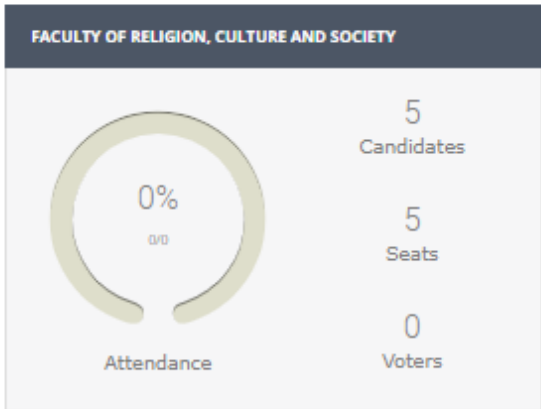

# DASHBOARD / UNIVERSITY OF GRONINGEN

FACULTY OF BEHAVIOURAL AND SOCIAL SCIENCES

Attendance

33  
Candidates

9  
Seats

4490  
Voters

FACULTY OF PHILOSOPHY

Attendance

10  
Candidates

5  
Seats

538  
Voters

FACULTY OF SPATIAL SCIENCES

Attendance

5  
Candidates

5  
Seats

0  
Voters