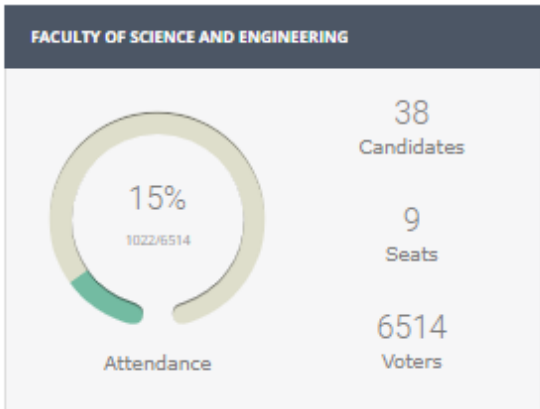

# DASHBOARD / UNIVERSITY OF GRONINGEN

FACULTY OF BEHAVIOURAL AND SOCIAL SCIENCES

Attendance

33  
Candidates

9  
Seats

4490  
Voters

FACULTY OF PHILOSOPHY

Attendance

10  
Candidates

5  
Seats

538  
Voters

FACULTY OF SPATIAL SCIENCES

Attendance

5  
Candidates

5  
Seats

0  
Voters

3  
Seats

346  
Voters

UNIVERSITY COUNCIL

Attendance

85  
Candidates

12  
Seats

33393  
Voters