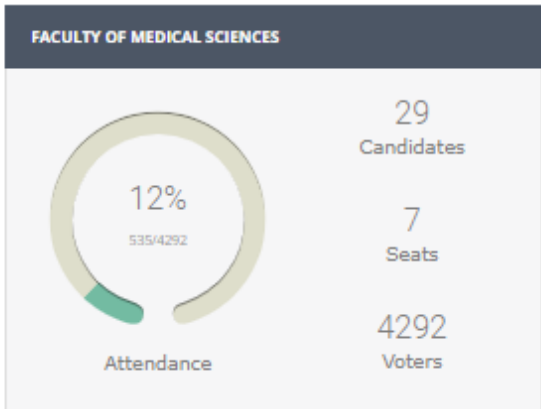

# DASHBOARD / UNIVERSITY OF GRONINGEN

FACULTY OF BEHAVIOURAL AND SOCIAL SCIENCES

Attendance

33  
Candidates

9  
Seats

4490  
Voters

FACULTY OF PHILOSOPHY

Attendance

10  
Candidates

5  
Seats

538  
Voters

FACULTY OF SPATIAL SCIENCES

Attendance

5  
Candidates

5  
Seats

0  
Voters

UNIVERSITY COLLEGE GRONINGEN

Attendance

5  
Candidates

3  
Seats

381  
Voters

UNIVERSITY OF GRONINGEN CAMPUS FRYSLÂN

Attendance

5  
Candidates

3  
Seats

346  
Voters

UNIVERSITY COUNCIL

Attendance

85  
Candidates

12  
Seats

33393  
Voters