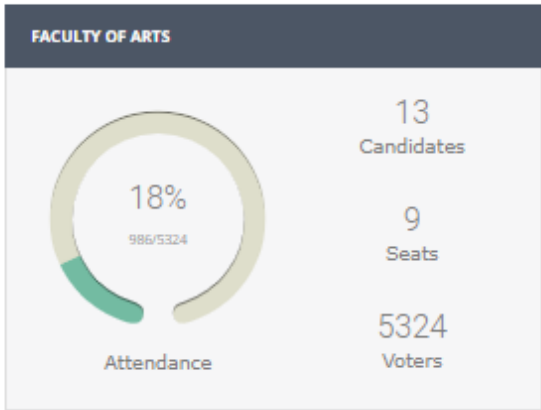

# DASHBOARD / UNIVERSITY OF GRONINGEN

FACULTY OF BEHAVIOURAL AND SOCIAL SCIENCES

Attendance

33  
Candidates

9  
Seats

4490  
Voters

FACULTY OF PHILOSOPHY

Attendance

10  
Candidates

5  
Seats

538  
Voters

FACULTY OF SPATIAL SCIENCES

Attendance

5  
Candidates

5  
Seats

0  
Voters

UNIVERSITY COLLEGE GRONINGEN

Attendance

5  
Candidates

3  
Seats

381  
Voters

UNIVERSITY OF GRONINGEN CAMPUS FRYSLÂN

Attendance

5  
Candidates

3  
Seats

346  
Voters

UNIVERSITY COUNCIL

Attendance

85  
Candidates

12  
Seats

33393  
Voters