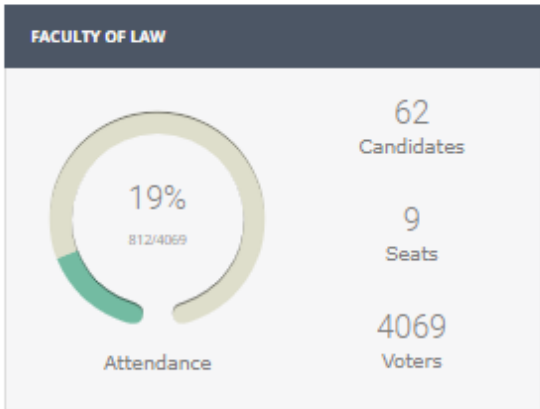

# DASHBOARD / UNIVERSITY OF GRONINGEN

FACULTY OF BEHAVIOURAL AND SOCIAL SCIENCES

Attendance

33  
Candidates

9  
Seats

4490  
Voters

FACULTY OF PHILOSOPHY

Attendance

10  
Candidates

5  
Seats

538  
Voters

FACULTY OF SPATIAL SCIENCES

Attendance

5  
Candidates

5  
Seats

0  
Voters

UNIVERSITY COLLEGE GRONINGEN

Attendance

5  
Candidates

3  
Seats

381  
Voters

UNIVERSITY OF GRONINGEN CAMPUS FRYSLÂN

Attendance

5  
Candidates

3  
Seats

346  
Voters

UNIVERSITY COUNCIL

Attendance

85  
Candidates

12  
Seats

33393  
Voters