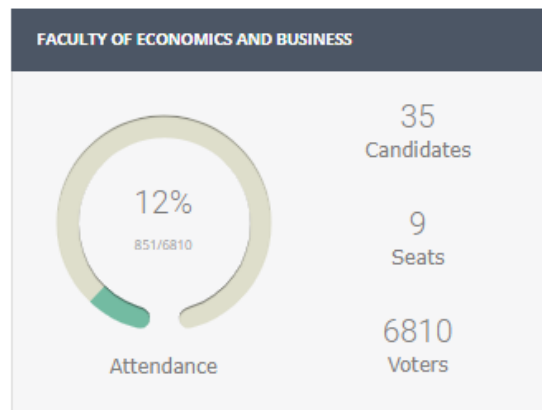

DASHBOARD / UNIVERSITY OF GRONINGEN

FACULTY OF BEHAVIOURAL AND SOCIAL SCIENCES

Attendance

33
Candidates

9
Seats

4490
Voters

FACULTY OF PHILOSOPHY

Attendance

10
Candidates

5
Seats

538
Voters

FACULTY OF SPATIAL SCIENCES

Attendance

5
Candidates

5
Seats

0
Voters

UNIVERSITY COLLEGE GRONINGEN

Attendance

5
Candidates

3
Seats

381
Voters

UNIVERSITY OF GRONINGEN CAMPUS FRYSLÂN

Attendance

5
Candidates

3
Seats

346
Voters

UNIVERSITY COUNCIL

Attendance

85
Candidates

12
Seats

33392
Voters