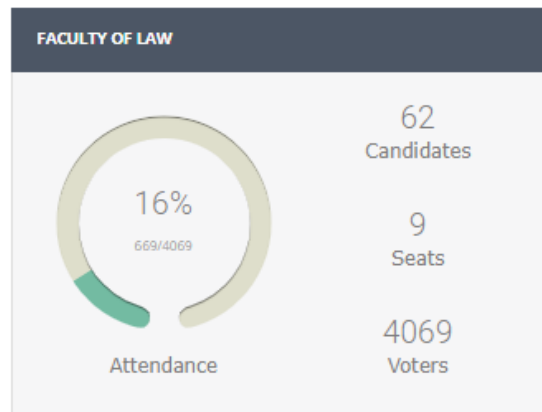

DASHBOARD / UNIVERSITY OF GRONINGEN

FACULTY OF BEHAVIOURAL AND SOCIAL SCIENCES

Attendance

33
Candidates

9
Seats

4490
Voters

FACULTY OF PHILOSOPHY

Attendance

10
Candidates

5
Seats

538
Voters

FACULTY OF SPATIAL SCIENCES

Attendance

5
Candidates

5
Seats

0
Voters

3
Seats

346
Voters

UNIVERSITY COUNCIL

Attendance

85
Candidates

12
Seats

33392
Voters