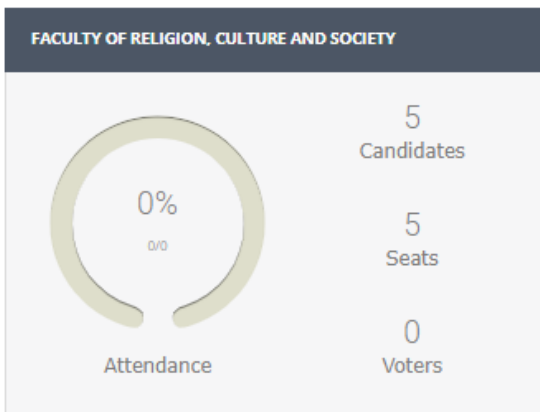

DASHBOARD / UNIVERSITY OF GRONINGEN

FACULTY OF BEHAVIOURAL AND SOCIAL SCIENCES

Attendance

33
Candidates

9
Seats

4490
Voters

FACULTY OF PHILOSOPHY

Attendance

10
Candidates

5
Seats

538
Voters

FACULTY OF SPATIAL SCIENCES

Attendance

5
Candidates

5
Seats

0
Voters