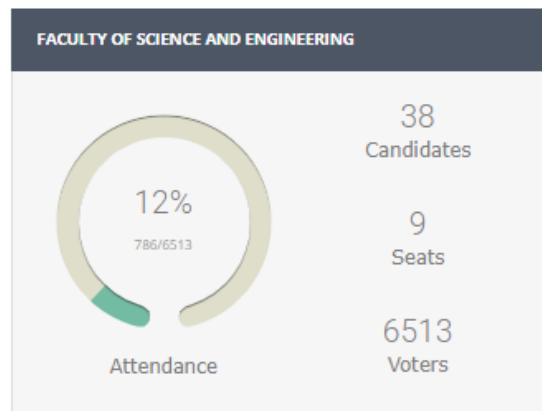

DASHBOARD / UNIVERSITY OF GRONINGEN

FACULTY OF BEHAVIOURAL AND SOCIAL SCIENCES

Attendance

33
Candidates

9
Seats

4490
Voters

FACULTY OF PHILOSOPHY

Attendance

10
Candidates

5
Seats

538
Voters

FACULTY OF SPATIAL SCIENCES

Attendance

5
Candidates

5
Seats

0
Voters

3
Seats

346
Voters

UNIVERSITY COUNCIL

Attendance

85
Candidates

12
Seats

33392
Voters