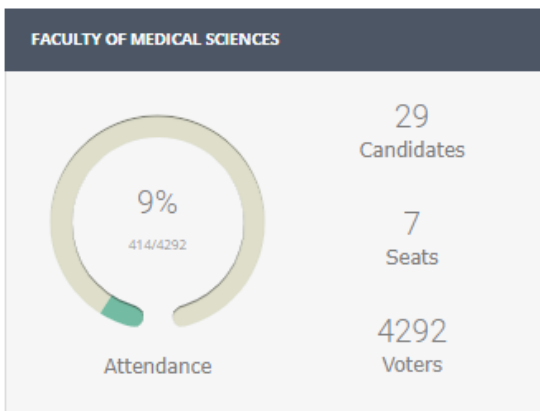

DASHBOARD / UNIVERSITY OF GRONINGEN

FACULTY OF BEHAVIOURAL AND SOCIAL SCIENCES

Attendance

33
Candidates

9
Seats

4490
Voters

FACULTY OF PHILOSOPHY

Attendance

10
Candidates

5
Seats

538
Voters

FACULTY OF SPATIAL SCIENCES

Attendance

5
Candidates

5
Seats

0
Voters

UNIVERSITY COLLEGE GRONINGEN

Attendance

5
Candidates

3
Seats

381
Voters

UNIVERSITY OF GRONINGEN CAMPUS FRYSLÂN

Attendance

5
Candidates

3
Seats

346
Voters

UNIVERSITY COUNCIL

Attendance

85
Candidates

12
Seats

33392
Voters