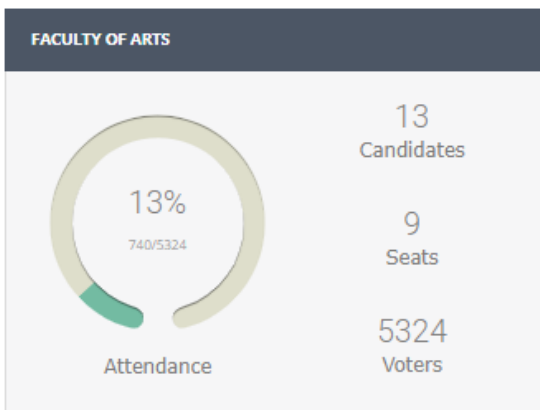

DASHBOARD / UNIVERSITY OF GRONINGEN

FACULTY OF BEHAVIOURAL AND SOCIAL SCIENCES

Attendance

33
Candidates

9
Seats

4490
Voters

FACULTY OF PHILOSOPHY

Attendance

10
Candidates

5
Seats

538
Voters

FACULTY OF SPATIAL SCIENCES

Attendance

5
Candidates

5
Seats

0
Voters

3
Seats

346
Voters

UNIVERSITY COUNCIL

Attendance

85
Candidates

12
Seats

33392
Voters